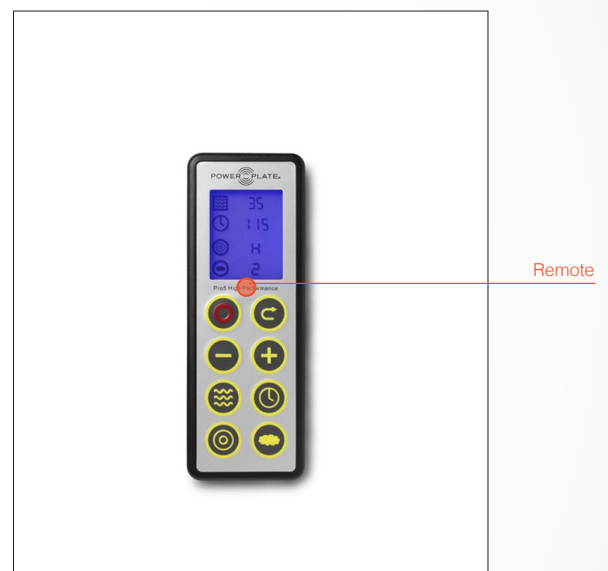

pro5^{HP}

Accelerates and maximizes results

PrecisionWave Technology™

Patented multidirectional vibration

Helps boost recovery time

A complete workout in only 15 minutes

Performance in a Practical Package.

The Power Plate® pro5HP™ High Performance model is designed to meet the needs of the world's elite athletes. The columnless design allows for 360-degree range of motion around the plate surface or for integration with other equipment such as a squat rack, so athletes can perform a full range of static, dynamic and plyometric exercises. The user-friendly remote control allows athletes or their trainers to adjust settings instantly and without interruption to their workout. The HP model has an optional travel case so it can be conveniently stored away or transported, making it ideal for professional athletes who are on the move.

Welcome to the future of your workout.

Power Plate® pro5HP™ Features

71-HPR-3200

Color (Standard)	Matte black
Dimensions (W x D x H)	38in x 45in x 13in / 96cm x 114cm x 34cm
Platform Dimensions (W x D x H)	34in x 30in / 86.3cm x 76.2cm
Case Dimensions (W x D x H)	48in x 48in x 25.5in / 122cm x 122cm x 65cm
Weight	396lb / 180kg
Weight	396lb / 180kg
Power Supply	100-240 VAC, 50/60 Hz, Nominal Power: 160-265VA, Universal Voltage
Maximum Load	500lb / 227kg
Operation	User-friendly display and remote control
DualSync™ Twin Motor System	DualSync Twin Motor System maintains precise balance at any frequency and amplitude level, allowing perfect synchronisation of vibration for maximum muscle response and efficiency
Stabilization System	Advanced stabilization and compensation system
Frequency	25-50Hz; 1Hz Increments
Time Selections	30, 60 seconds / up to 9 minutes
Amplitude / Vibration Setting	Low or High
Certifications	CE, PSE
Warranty	3 years hardware / 1 year electronics / 1 year labor