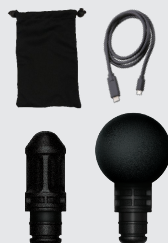

## COMPACT WITHOUT COMPROMISE

From the leader in whole body vibration for over 20 years, the Power Plate® Mini+™ is a quiet, ultracompact, portable handheld massager that is convenient enough to take with you everywhere you go. This pocket-sized massage gun gives you a spa-like treatment and integrates easily into your busy, daily life to help:

 5 HOUR BATTERY LIFE

 WHISPER-QUIET MOTOR

 ULTRA LIGHTWEIGHT DESIGN

### WHAT'S INCLUDED

The Power Plate Mini+ comes with two unique attachments as well as the USB-C charging cable and a lightweight carrying pouch for storage and travel.

## Simple, 1-Button Control

Also included is the USB-C charging cable and a drawstring pouch so you can take the Power Plate Mini+ with you anywhere.