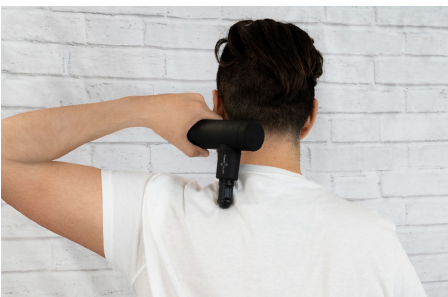

Visit our website at powerplate.com to check out the rest of our Targeted Vibration Products

For training tips, workouts and even more ways to get the most out of our products, download the Power Plate App.

Power Plate Gulf LLC • 971 4 313 2060 • hello@powerplategulf.com
Power Plate India PVT. LTD • 022 40 90 70 50 • hello@powerplate.in