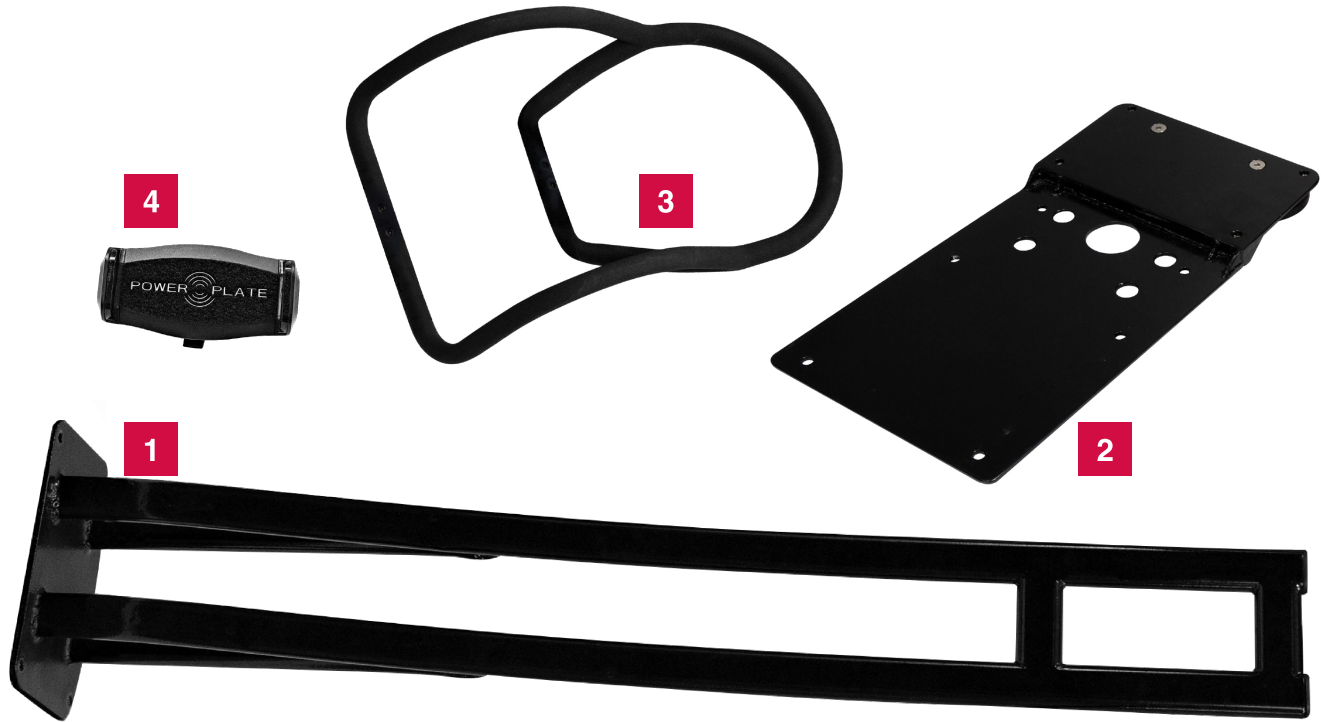

POWER PLATE®

MOVE™

MOVE Stability Bar

Introducing the brand-new Stability Bar accessory kit for the Power Plate® MOVE™ . The stability bar provides stability and balance assistance when needed to enhance your Power Plate sessions.

The MOVE Stability Bar features an integrated mobile device holder, so you can watch and follow along to the hundreds of free exercise videos included on the Power Plate App.

*Tablet pictured above not included.

powerplategulf.com
powerplate.in

Power Plate® MOVE™ Stability Bar

Assembly takes just a few minutes. Once affixed, the Stability Bar will deliver enhanced stability to help you maximize your Power Plate experience.

The Power Plate MOVE Stability Bar is to be used exclusively with the Power Plate MOVE and is not compatible with any other model.

*Stability Bar with Mounting Plate is compatible with Power Plate MOVE units of serial number 77805286 or later. Power Plate MOVE sold separately.